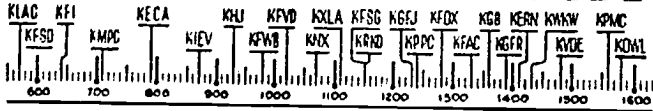

YOUR Radio TODAY

CHURCH SERVICES

7 A.M. KFI-Bible. KNX-Church of Air. KHJ-Bible Class. KECA-Ch. Wildwood. 7:30 A.M. KMPC-Bible Class.	9 A.M. KFI-Spring Time. KHJ-People's Church. KFAC-Liberal Cath. 9:15 A.M. KLAC-Catholic Hour. 9:30 A.M. KHJ-Lutheran Hour.	11 A.M. KFAC-Methodist Ch. 11:30 A.M. KECA-"Vespers." 3 P.M. KFI-Catholic Hour. KFWB-Gospel, Song. 6:30 P.M. KFWB-Gospel Songs. 7 P.M. KFWB-Rescue Mis- sion. 7:30 P.M. KXLA-Open Door.	7:45 P.M. KFWB-Catholic Ans. 8 P.M. KFWB-First Presby. KFAC-First Meth- odist Church. 9 P.M. KGFJ-Ave Maria Hr KXLA-Revival Hour. 9:30 P.M. KFWB-Pac. Lutherar 10 P.M. KFOK. KMPC-Re- vival.
---	--	---	---

F.M. SCHEDULE

KFI-105.9 Meg. 2 to 9 p.m. 3:00 p.m.-Afternoon Melodies 3:30 p.m.-Classics 4:30 p.m.-Music For You. 5:00 p.m.-Afternoon Vespers 5:30 p.m.-Symphony Moods 6:00 p.m.-World of Music	KHJ-101.1 Meg. 3 to 9 p.m. 3:00 p.m.-Those Websters. 3:30 p.m.-Nick Carter. 4:00 p.m.-Sherlock Holmes. 6:00 p.m.-At Parky's. 6:30 p.m.-Backus Show. 7:30 p.m.-Clary's Gazette.	KUSC-91.5 Meg. 5:30 to 10:30 p.m. 6:00 p.m.-Music Miniatures. 7:00 p.m.-Concert Hour. 8:00 p.m.-Night Extra. 8:15 p.m.-Songs Tonight. 8:45 p.m.-Today in History 9:00 p.m.-Yr. Melody.
---	--	--